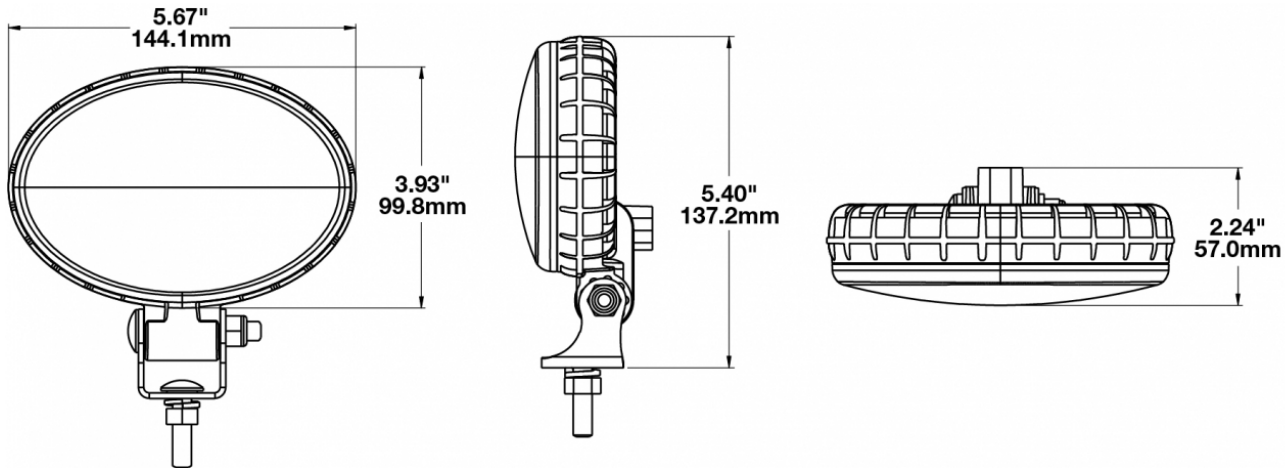

## PRODUCT INFORMATION

---

<b>Description</b>	12V LED Work Light with Flood Beam Pattern & DT04-2P Connector
<b>Height</b>	137.16 mm / 5.4 in
<b>Width</b>	144.02 mm / 5.67 in
<b>Depth</b>	56.90 mm / 2.24 in
<b>Shape</b>	Oval
<b>Outer Lens Material</b>	Polycarbonate
<b>Outer Lens Color</b>	Clear
<b>Housing Material</b>	Polycarbonate
<b>Housing Color</b>	Black
<b>Mounting Hardware Description</b>	(x1) 5/16"-18 x 1.25" Mounting Bolt
<b>Mounting Type</b>	Universal Pedestal Mount
<b>Minimum Operating Temperature</b>	-40 °C / -40 °F
<b>Maximum Operating Temperature</b>	65 °C / 149 °F
<b>Connector or Wiring</b>	Integrated 2-Pin Deutsch Weather-Proof Socket (DT04-2P)
<b>Mating Connector</b>	2-Pin Deutsch Weather-Proof Plug (DT06-2S)
<b>Product Weight</b>	0.86 lbs / 0.39 kgs
<b>Shipping Weight</b>	15.00 lbs / 6.8 kgs

## PRODUCT DIMENSIONS