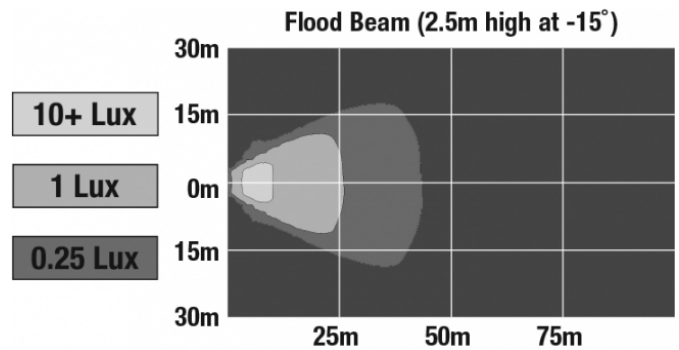

## PRODUCT DIMENSIONS

## PHOTOMETRIC SPECIFICATIONS

<b>Raw Lumen Output</b>	900
<b>Effective Lumen Output</b>	700
<b>Nominal LED Color Temperature</b>	5000 K
<b>Beam Pattern(s)</b>	Forward Lighting - Flood (Standard)